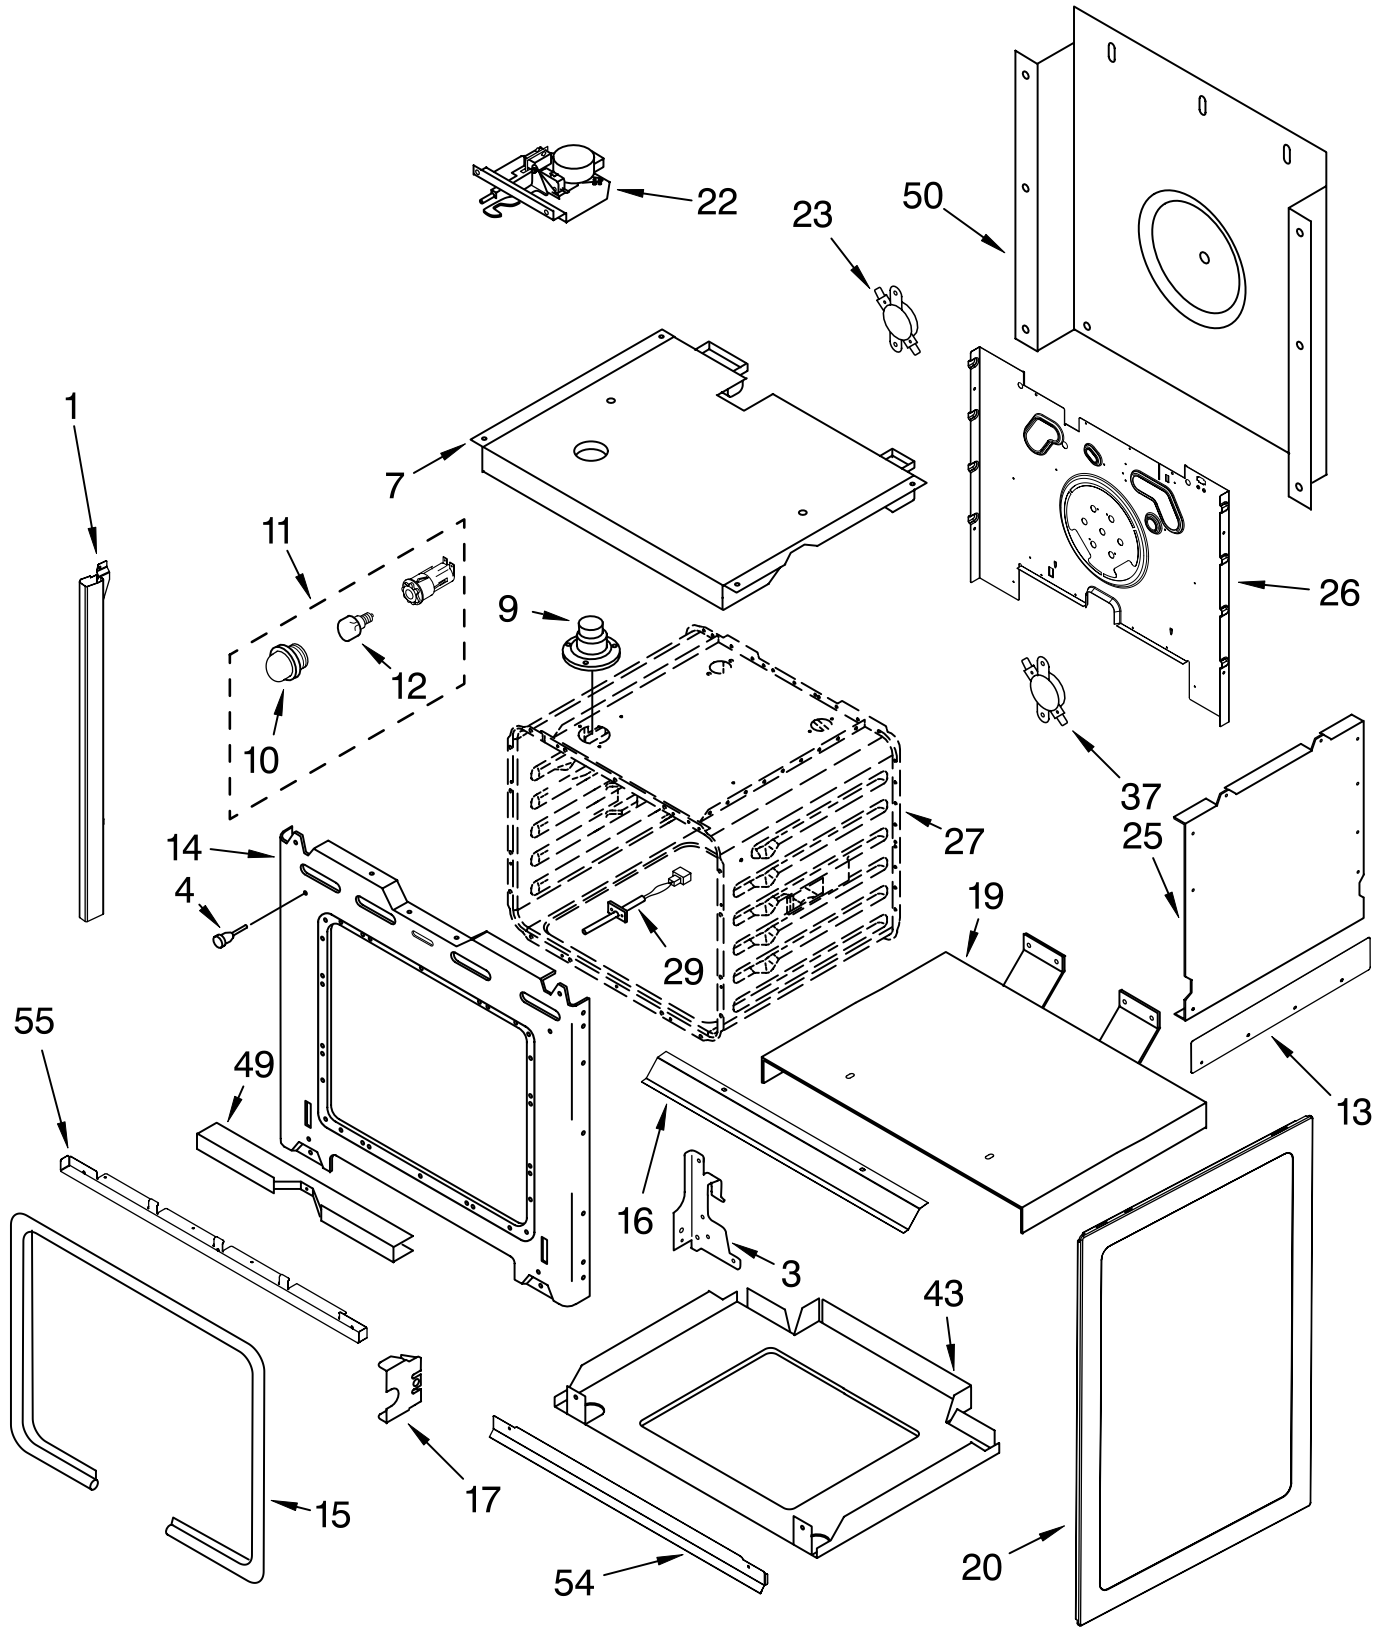

OVEN PARTS

For Models: GY396LXPB00, GY396LXPQ00, GY396LXPT00, GY396LXPS00
(Black) (White) (Biscuit) (S.Steel)

FOR ORDERING INFORMATION REFER TO PARTS PRICE LIST

OVEN PARTS

For Models: GY396LXPB00, GY396LXPQ00, GY396LXPT00, GY396LXPS00
(Black) (White) (Biscuit) (S.Steel)

Illus. No.	Part No.	DESCRIPTION
1		Trim, Side (Right Hand)
	9757735WH	White
	9757735BT	Biscuit
	9757735BL	Black
	9757735SS	S.Steel
		(Left Hand)
	9757734WH	White
	9757734BT	Biscuit
	9757734BL	Black
	9757734SS	S.Steel
	3400832	Screw
3		Hinge Receiver
	4455605	Left Hand
	4455606	Right Hand
4	4448520	Bumper, Door
7	4455865	Top Chassis
	4449809	Screw
9	4452158	Tube, Vent
	3196176	Screw
10	4452165	Lens, Light
11	4452368	Oven Light Assy
12	4452166	Bulb, Light
13	9757732	Shield, Heat
	4449743	Screw (4)

Illus. No.	Part No.	DESCRIPTION
14	4455612	Frame, Front
	4449040	Screw
	4450118	Nut
15	4455382	Gasket, Door
16	4453951	Deflector, Vent Bottom
17	4452152	Bracket, Mounting
19	4451478	Support, Insulation
	4449809	Screw
20		Body, Side
	9751907PB	Black
	9751907PW	White
	9751907PC	Biscuit
22	8302474	Latch, Motorized
	4449154	Screw
23	341196	Thermostat SPST (205)
25	4455641	Side, Chassis (R.H. & L.H.)
	4449809	Screw
26	9756809	Back, Chassis
	4449809	Screw
27		Liner, Oven (Not serviceable)
29	4455636	Sensor

Illus. No.	Part No.	DESCRIPTION
37	4451442	Thermostat (TOD) (Temp.) SPST
43	9759713	Base, Chassis
49	4448933	Retainer, Gasket
	4449154	Screw
50	4451747	Cover, Back
	4449809	Screw
54		Vent, Bottom Upper
	9756481WH	White
	9756481BT	Biscuit
	9756481BL	Black
	9756481SS	S.Steel
55		Trim, Btm Vent
	9756485WH	White
	9756485BT	Biscuit
	9756485BL	Black
	9756485SS	S.Steel

**FOLLOWING PARTS
NOT ILLUSTRATED**

INSULATION

- 9756817 Insulation, Wrap
- 9756470 Insulation, Back